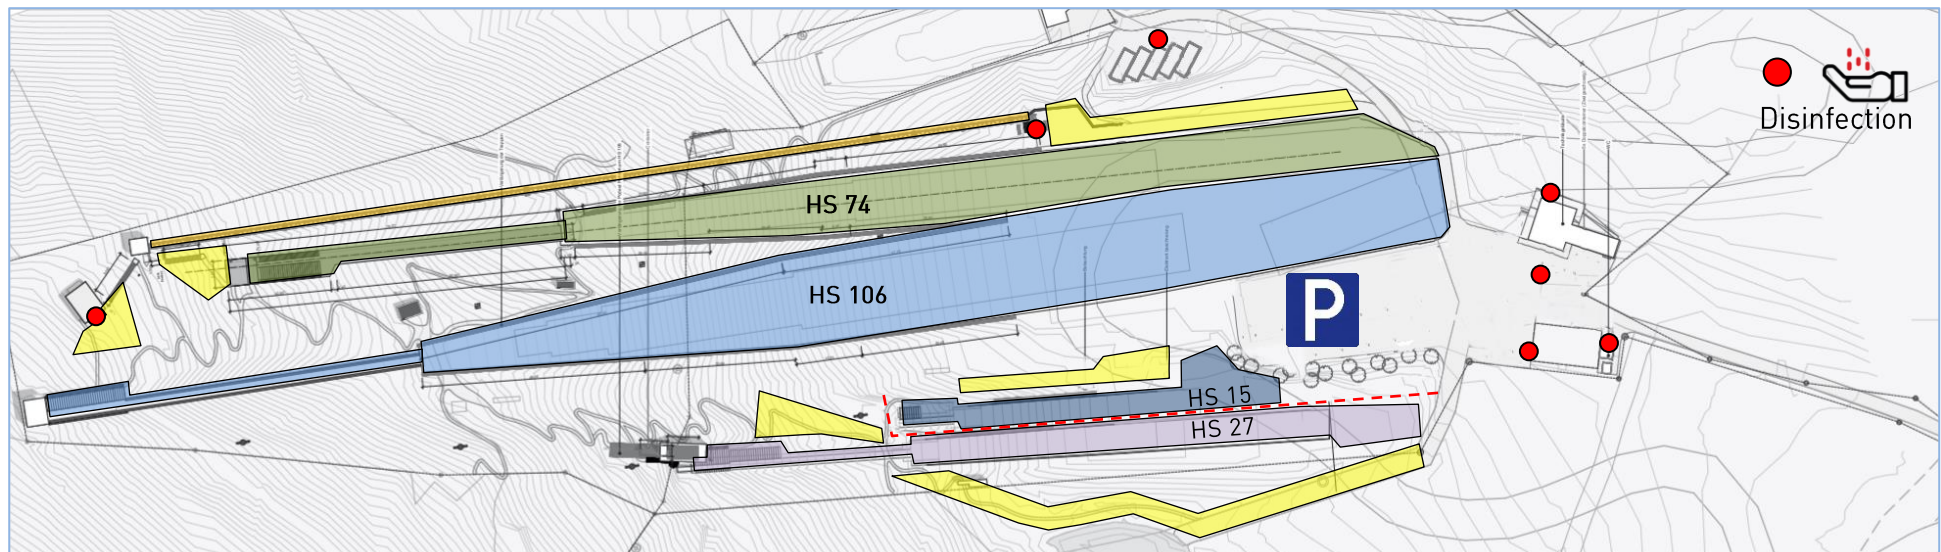

Valid from 22 December 2020

Annex 1 of COVID-19 Protection Concept of Swisscom Nordic Arena

Maximum of **15 people** per group
(or an established competitive team).
Exception: Children under the age of 16

Keep minimum
1.5 meters
distance

Masks are mandatory
when distance can't
be maintained

It's recommended,
to install and use
the SwissCovid App

Clean your hands
regularly; before and
after training

If you have any
symptoms, get tested
and stay at home